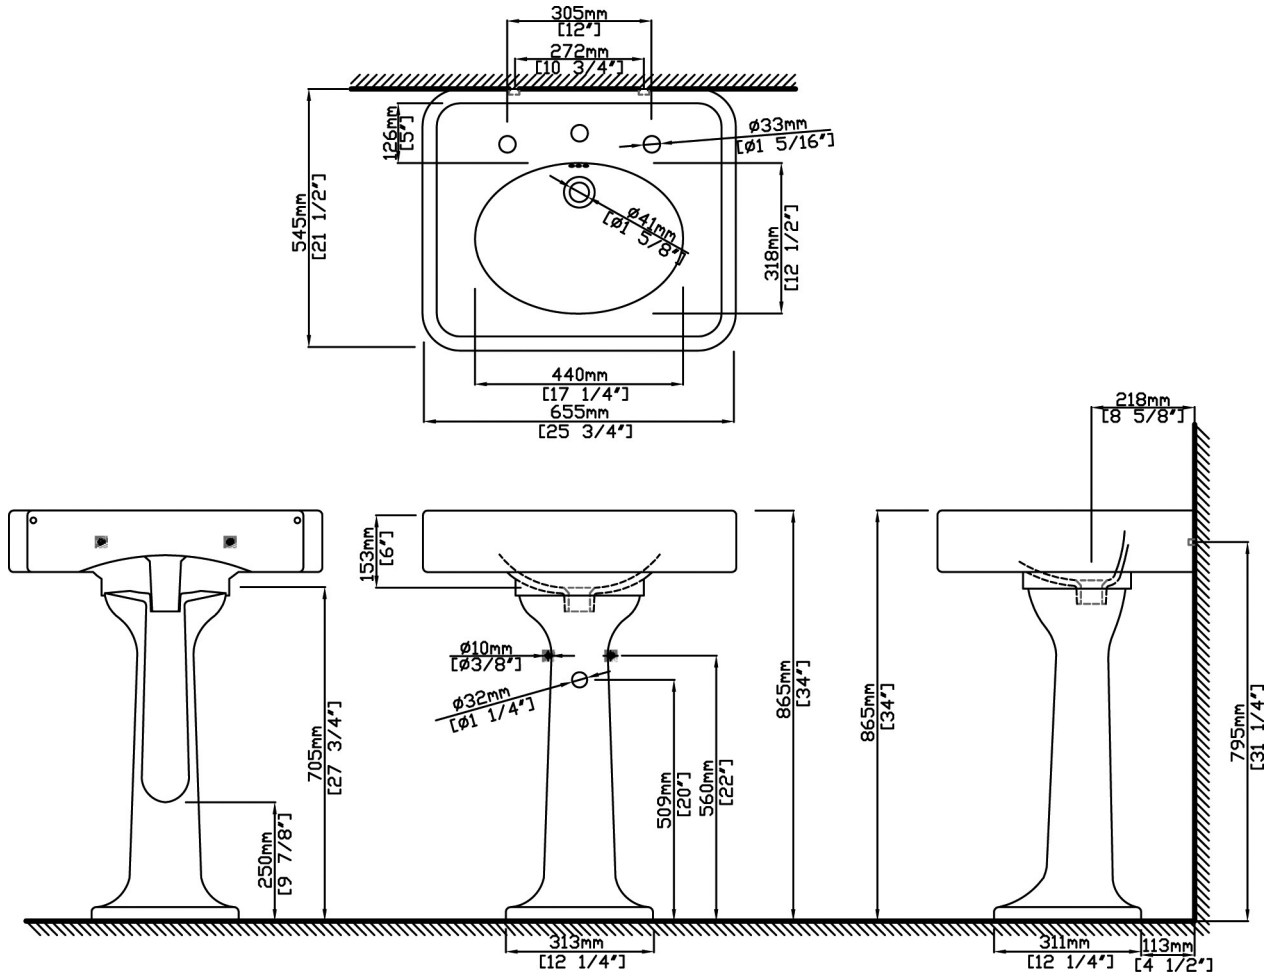

LIBERTY

Pedestal Lavatory

5020.122 Lavatory, 5020.331 Pedestal

Product Features

- Vitreous china pedestal lavatory with overflow
- 12" (30.5cm) faucet centers (-12)
- MicroGlaze™ anti-microbial, stain-resistant glaze
- ADA compliant

Accessories Included

- Installation bolts
- Note: faucetry is not included

Quality Assurance

- Limited lifetime product warranty

PRODUCT OPTIONS & PARTS

Glaze Color Options

White .01

Balsa .06

Dimensional Diagram

IMPORTANT: Dimensions are nominal and may vary within the range of tolerance per NSI Standard A112.19.2. These measurements are subject to change. No responsibility is assumed for use of superseded or voided pages.