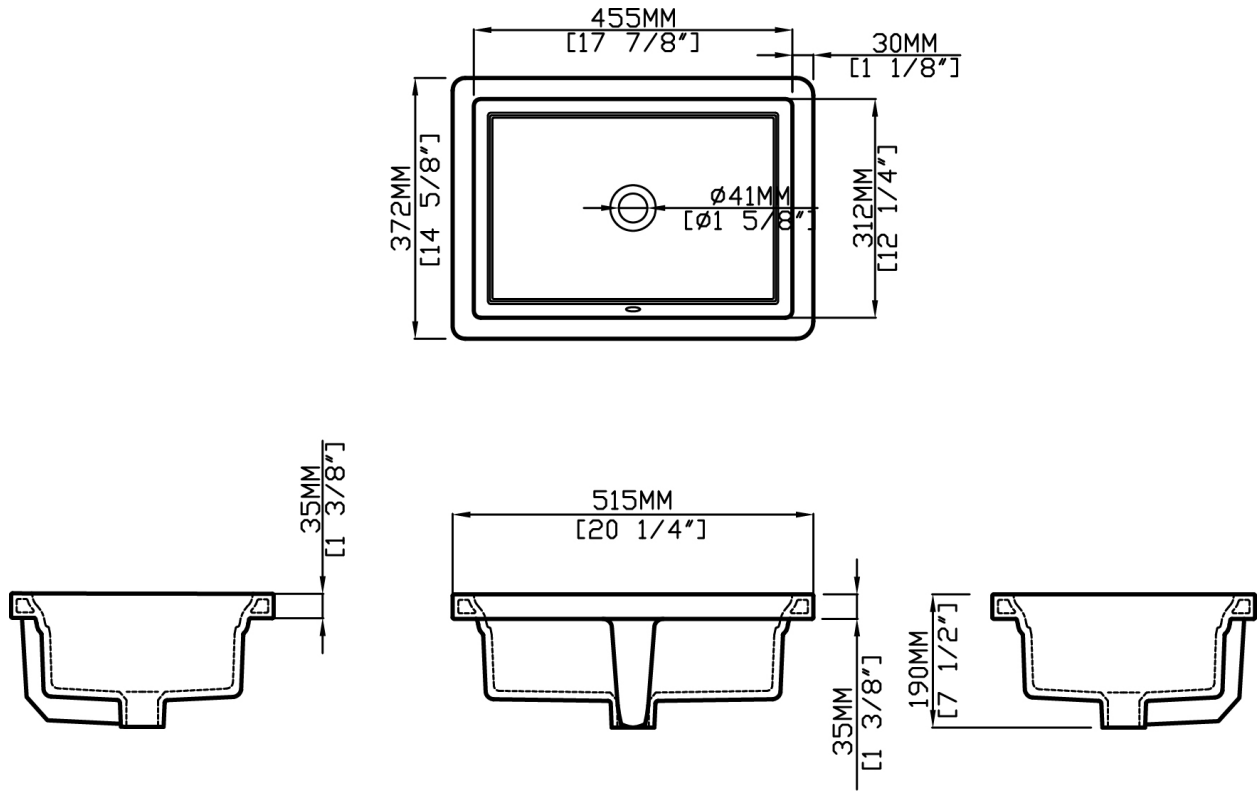

PRESLEY/JULIAN II

Undermount Lavatory

L-2542

Product Features

- Vitreous china
- Undermount sink with three overflow holes
- MicroGlaze™ anti-microbial, stain-resistant glaze
- *Note:* drain parts/overflow ring **not** included

Nominal Dimensions

- Inner dimensions: 17-7/8" x 12-1/4"
- Outer dimensions: 20-1/4" x 14-5/8"

Quality Assurance

- Limited lifetime product warranty

Glaze Color Options

White .01

Balsa .06

Dimensional Diagram

IMPORTANT: Dimensions are nominal and may vary within the range of tolerance per NSI Standard A112.19.2. These measurements are subject to change. No responsibility is assumed for use of superseded or voided pages.

Due to such nominal variations with all ceramic products, vanity countertops to be used with ceramic sinks should only be cut with the actual sink intended for installation, to physically ensure that cut-out dimensions are appropriate. The diagram and dimensions given above are for illustration only, are approximate and not to scale, and are not suitable for use as a cut-out template. No responsibility is assumed for the use or mis-use of these pages for installation purposes.