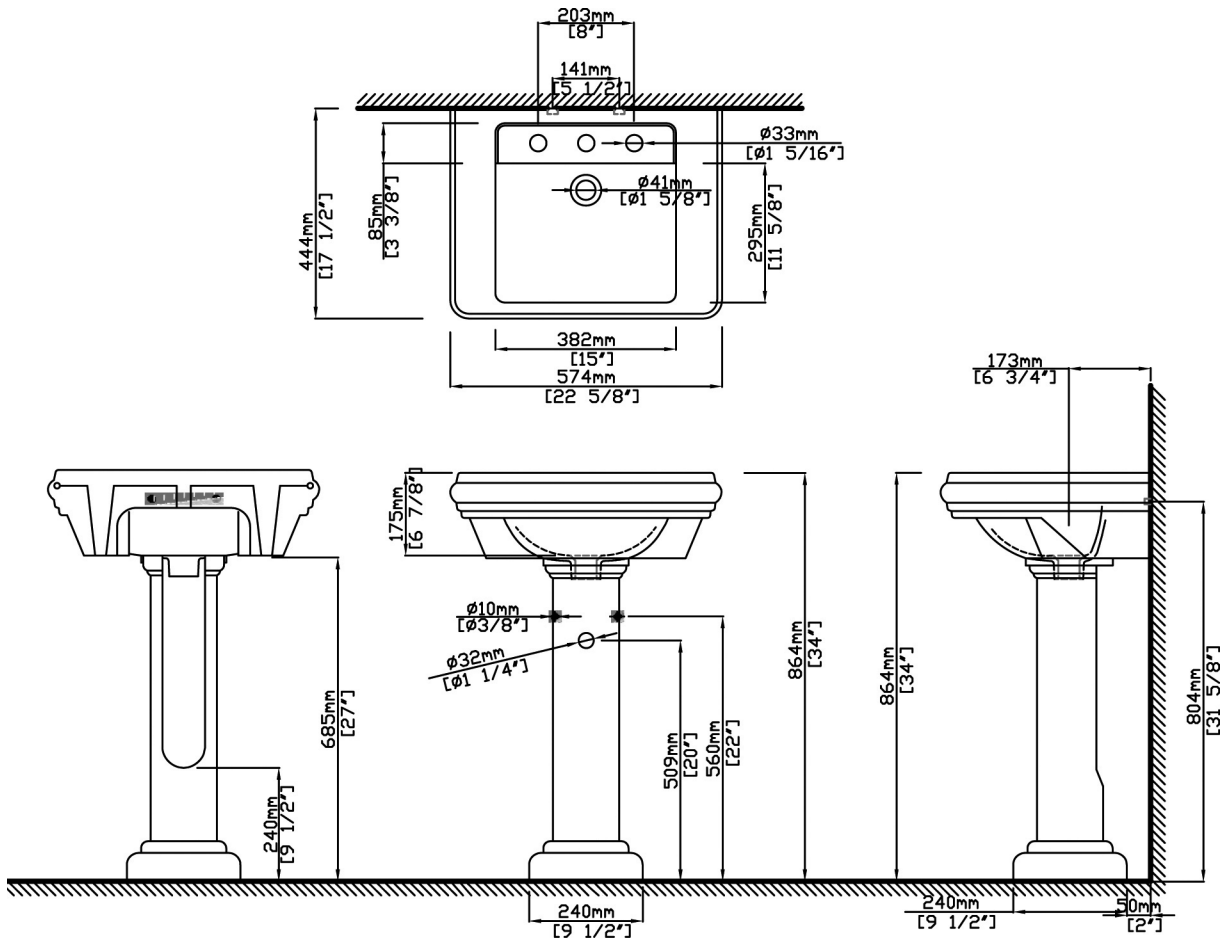

CELEBRATION

Pedestal Lavatory

5131.082 Lavatory, 5130.331 Pedestal

Product Features

- Vitreous china pedestal lavatory with overflow
- 8" (20.3cm) faucet centers (-8)
- MicroGlaze™ anti-microbial, stain-resistant glaze
- ADA compliant

Accessories Included

- Installation bolts
- Note: faucetry is not included

Quality Assurance

- Limited lifetime product warranty

PRODUCT OPTIONS & PARTS

Glaze Color Options

White .01

Balsa .06

Dimensional Diagram

IMPORTANT: Dimensions are nominal and may vary within the range of tolerance per NSI Standard A112.19.2. These measurements are subject to change. No responsibility is assumed for use of superseded or voided pages.