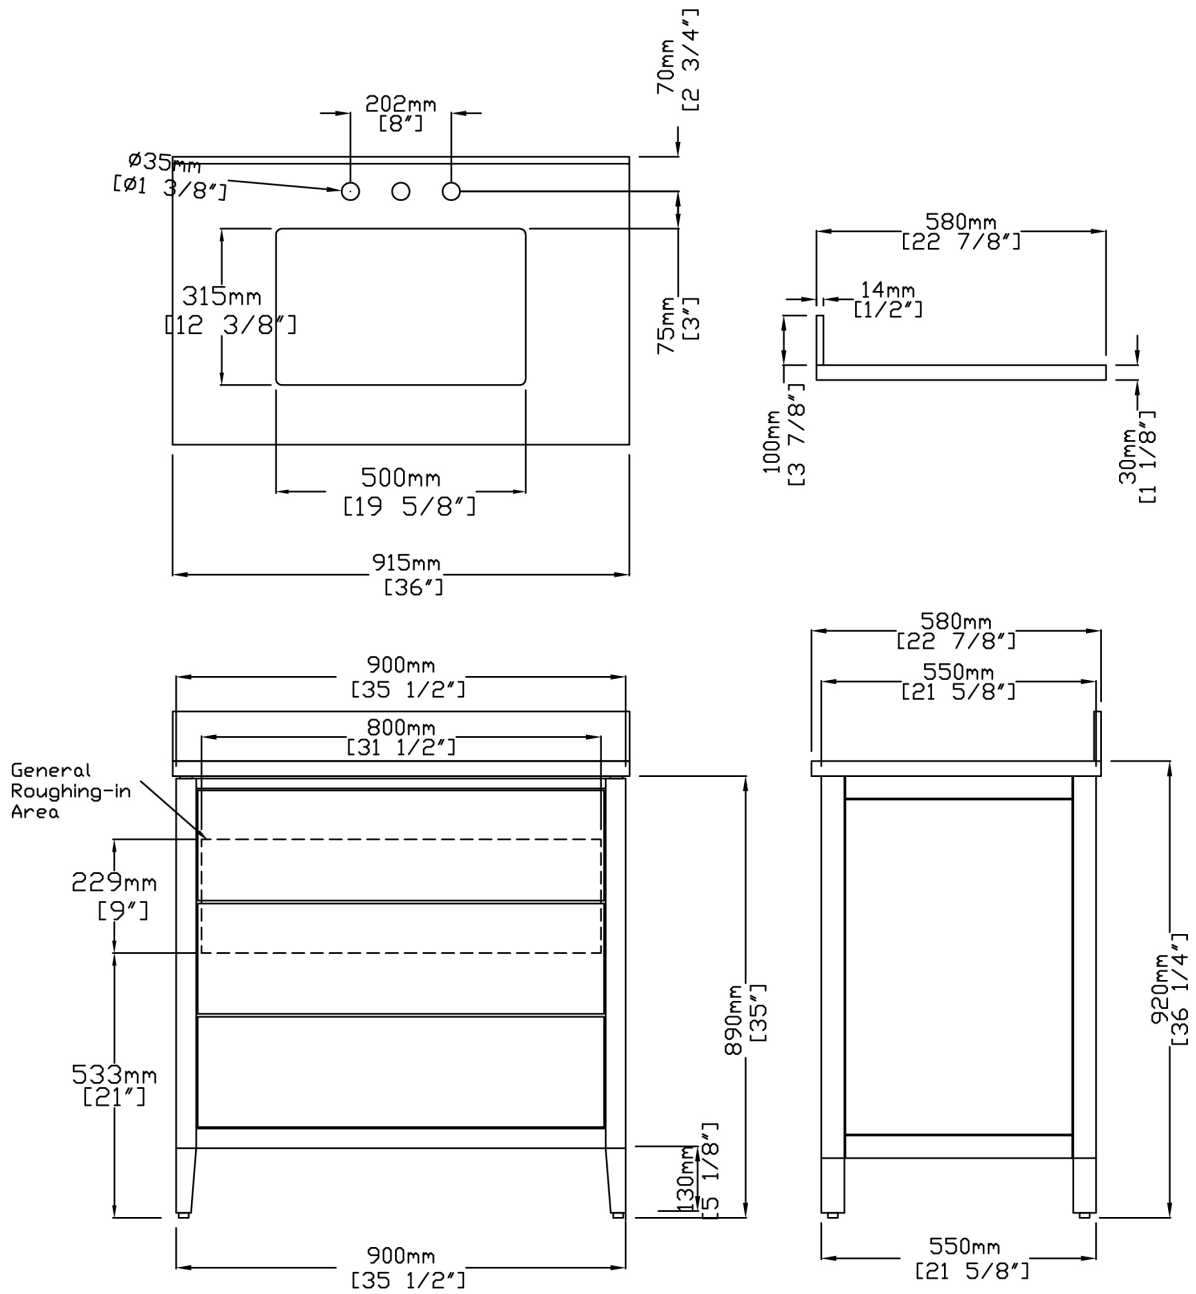

PRODUCT SPECIFICATIONS

Dimensional Diagram(s)

Wood is a beautiful natural material. The figuring (grain) of each piece is unique to every vanity produced. Every vanity will contain a different figure, birdseye knots and heartwood streaks. These are not considered defects, but natural unique character. There will also be a natural aging of every wood species over time which changes the overall color of the vanity. In most instances, this will be a darkening of dark woods and a yellowing of light woods. Direct sunlight will hasten this effect. Given this natural beauty, no two vanities will exactly match in figure or color (if stained or clear-coated). Samples may differ.

Stone products will have naturally occurring characteristics such as variation in grain, color, and mineral streaks. Due to this natural beauty, new and/or replacement pieces may not match display samples and/or existing pieces.